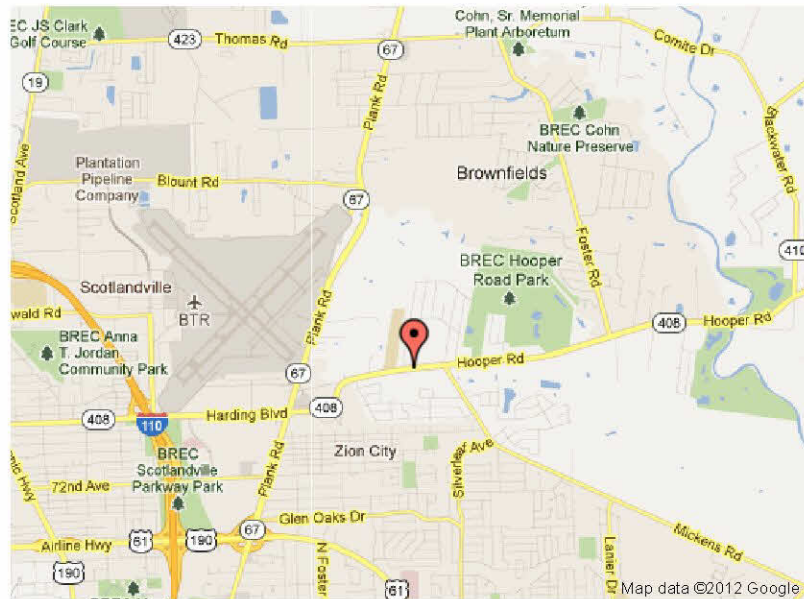

In this Section

Find an IUOE Local Union

IUOE Local Unions >> Find an IUOE Local Union

After making selection, click Submit and scroll down.

IUOE Local Unions

- (H&P) Hoisting and Portable
- (S) Stationary
- (M) Mixed

Find a local by U.S. State/Canadian Province:

Or

Find a local by number:

Local 216(S)
6150 Hooper Road
Baton Rouge, LA 70811
(225) 355-5493

After making selection, click Submit and scroll down.

INTERNATIONAL UNION OF OPERATING
 ENGINEERS (IUOE)
 1125 17th Street, NW
 Washington, D.C. 20036
 202 429-9100